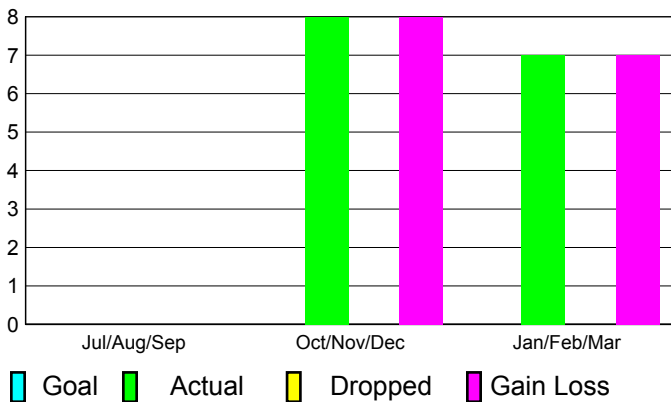

2010-2011 GMT Reports for District (or Undistricted) **District 388**

GMT: PAUL CHOR HO FAN

Location: CHINA

GMT CA: 5

CLUBS

Club Results
2010-2011

Clubs
2009-2010

Month	New Club Goal	Actual New Clubs	Actual Dropped Clubs	Gain/Loss of Clubs	Gain/Loss of Clubs
Jul/Aug/Sep		0	0	0	
Oct/Nov/Dec		8	0	8	
Jan/Feb/Mar		7	0	7	
Totals		15	0	15	

Club Results 2010-2011

Goal, New, Dropped, Gain/Loss

Comparison of Club Gain/Loss

Current Year Compared to the Previous Year

YTD Status Quo Clubs 2010-2011

Status Quo Clubs Compared to Status Quo Members

MEMBERSHIP