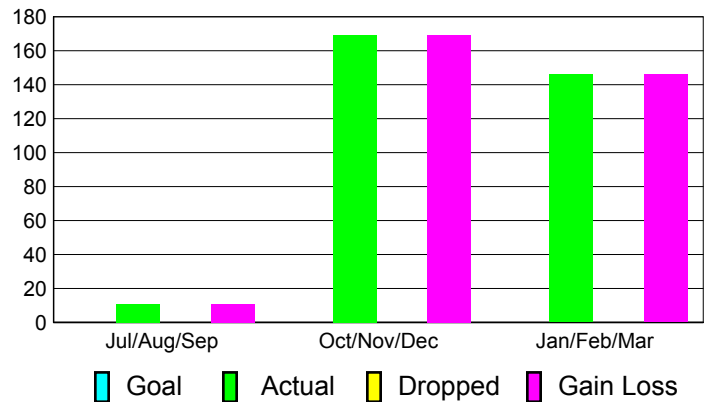

Membership Results 2010-2011

Goal, New, Dropped, Gain/Loss

Comparison of Membership Gain/Loss

Current Year Compared to the Previous Year