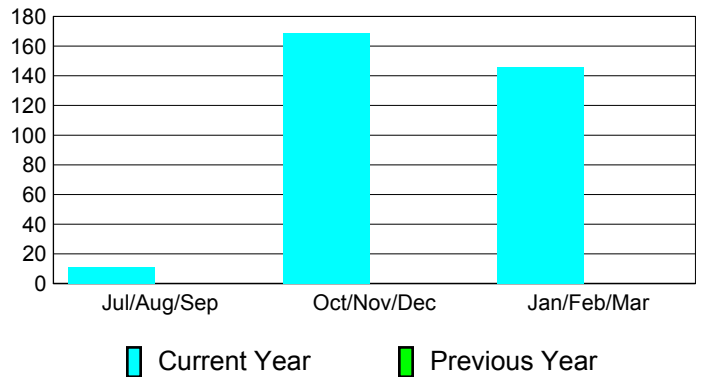

Membership Results
2010-2011

Membership
2009-2010

Month	Net Memb Goal	Actual New Memb	Actual Dropped Memb	Gain/Loss of Memb	Gain/Loss of Memb
Jul/Aug/Sep		11	0	11	
Oct/Nov/Dec		169	0	169	
Jan/Feb/Mar		146	0	146	
Totals		326	0	326	

Membership Results 2010-2011

Goal, New, Dropped, Gain/Loss

Comparison of Membership Gain/Loss

Current Year Compared to the Previous Year

Gender Comparison 2010-2011

Jul/Aug/Sep

Oct/Nov/Dec

Jan/Feb/Mar