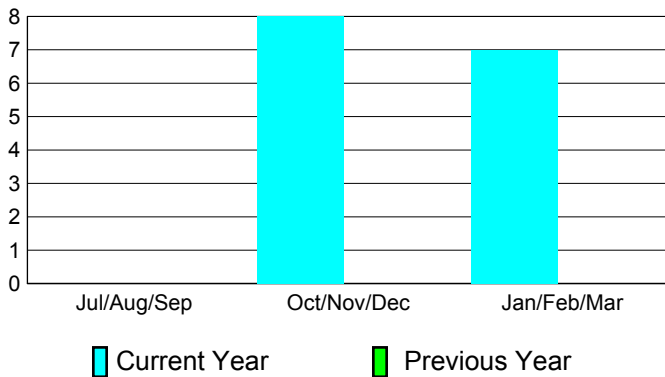

2010-2011 GMT Reports for District (or Undistricted) **District 388**

GMT: PAUL CHOR HO FAN

Location: CHINA

GMT CA: 5

CLUBS

Club Results
2010-2011

Clubs
2009-2010

Month	New Club Goal	Actual New Clubs	Actual Dropped Clubs	Gain/Loss of Clubs	Gain/Loss of Clubs
Jul/Aug/Sep		0	0	0	
Oct/Nov/Dec		8	0	8	
Jan/Feb/Mar		7	0	7	
Totals		15	0	15	

Club Results 2010-2011

Goal, New, Dropped, Gain/Loss

Comparison of Club Gain/Loss

Current Year Compared to the Previous Year

YTD Status Quo Clubs 2010-2011

Status Quo Clubs Compared to Status Quo Members

MEMBERSHIP